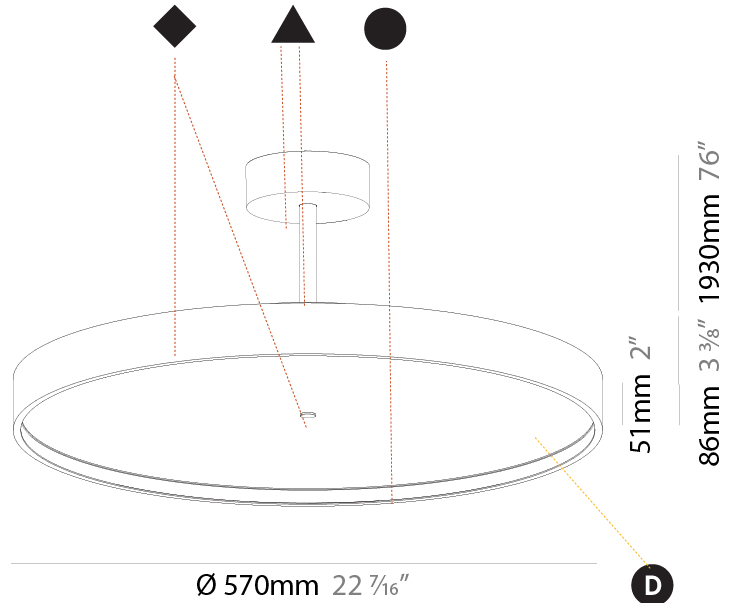

GENERAL

Series: Sign Diva Tube
Subseries: Sign Diva Tube Korona
Brand: Prolicht
Division: Architectural
Mounting Type: Suspension
Mounting Location: Ceiling
Subcategory: Pendant

PHYSICAL

Shape: Round
Diameter (mm): 570
Diameter (in): 22 7/16
Height (mm): 86
Height (in): 3 3/8
Max. Overall Height (mm): 2016
Max. Overall Height (in): 79 3/8
Light Distribution: Direct
Weight (kg): 7.982
Weight (lbs): 17.597

Diffuser: [PMMA - Opal](#) / [Micro-Prism](#) / [Sparkling Secret](#) / [Vintage Industrial](#)

Fixture Finish: [SSR / BKV / CWI / CRY / HAB / UFT / ITA / RUA / FTG / MYG / LOD / PUS / FRO / FUP / KIA / POP / BLS / SPG / MEY / GOH / GUM / CHC / COM / ABZ / JAG / OBR / MOS / ROR](#)

Fixture Material: [Extruded Aluminum](#) / [Steel](#)

ELECTRICAL

Lamp Type: LED (Zhaga Standard)
Input Wattage (W): 49
Total Output Wattage (W): 46.9
Dimming: Tri-Mode (Non-Dimming and Phase Dimming (120Vac only) and 0-10V Dimming)
Driver Included: Yes
Driver Location: Integrated
Driver Type: Constant Current - Universal
Driver Class: Class 2
Input Voltage (V): 120 - 277
Constant Current (MA): 350

LED

Color Temperature (*K): 2700 / 3000 / 3500 / 4000
Max. Delivered Lumen (lm): 4978 / 5337 / 5384 / 5494
Nominal Lumen (lm): 6199 / 6646 / 6705 / 6842
CRI: >90 CRI
Lamp Life (hrs): 50000

OPTICAL

RATINGS AND CERTIFICATIONS

Certified By: Certified for North American Standards
IP rating: IP20